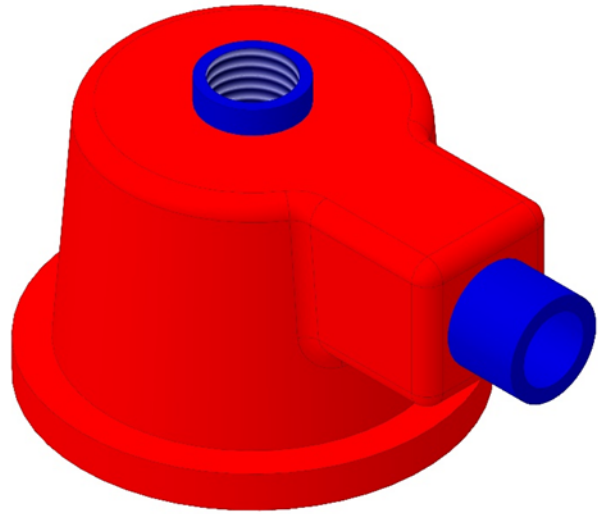

UR - 043

UR - 044

UR - 045

CAP WITH INOX INSERT

CAP

CAP WITH HOLE

WASTE COLLECTOR "A"

WASTE COLLECTOR "B"