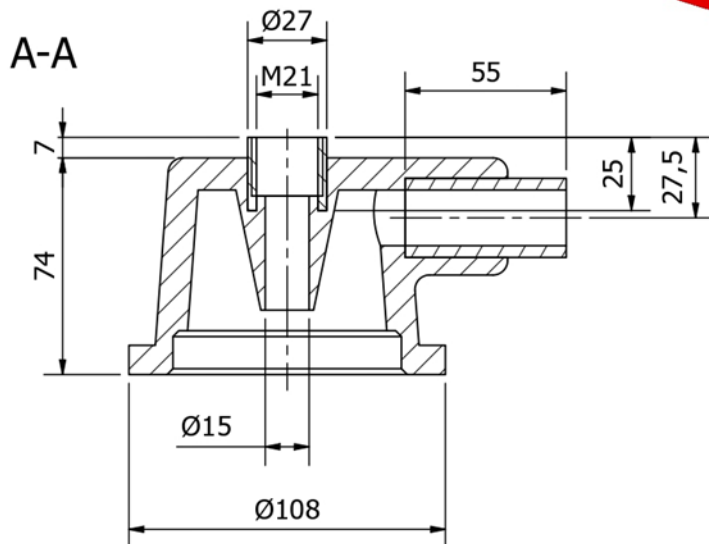

UR - 043

UR - 044

UR - 045

CAP WITH INOX INSERT

CAP

CAP WITH HOLE

WASTE COLLECTOR "A"

WASTE COLLECTOR "B"