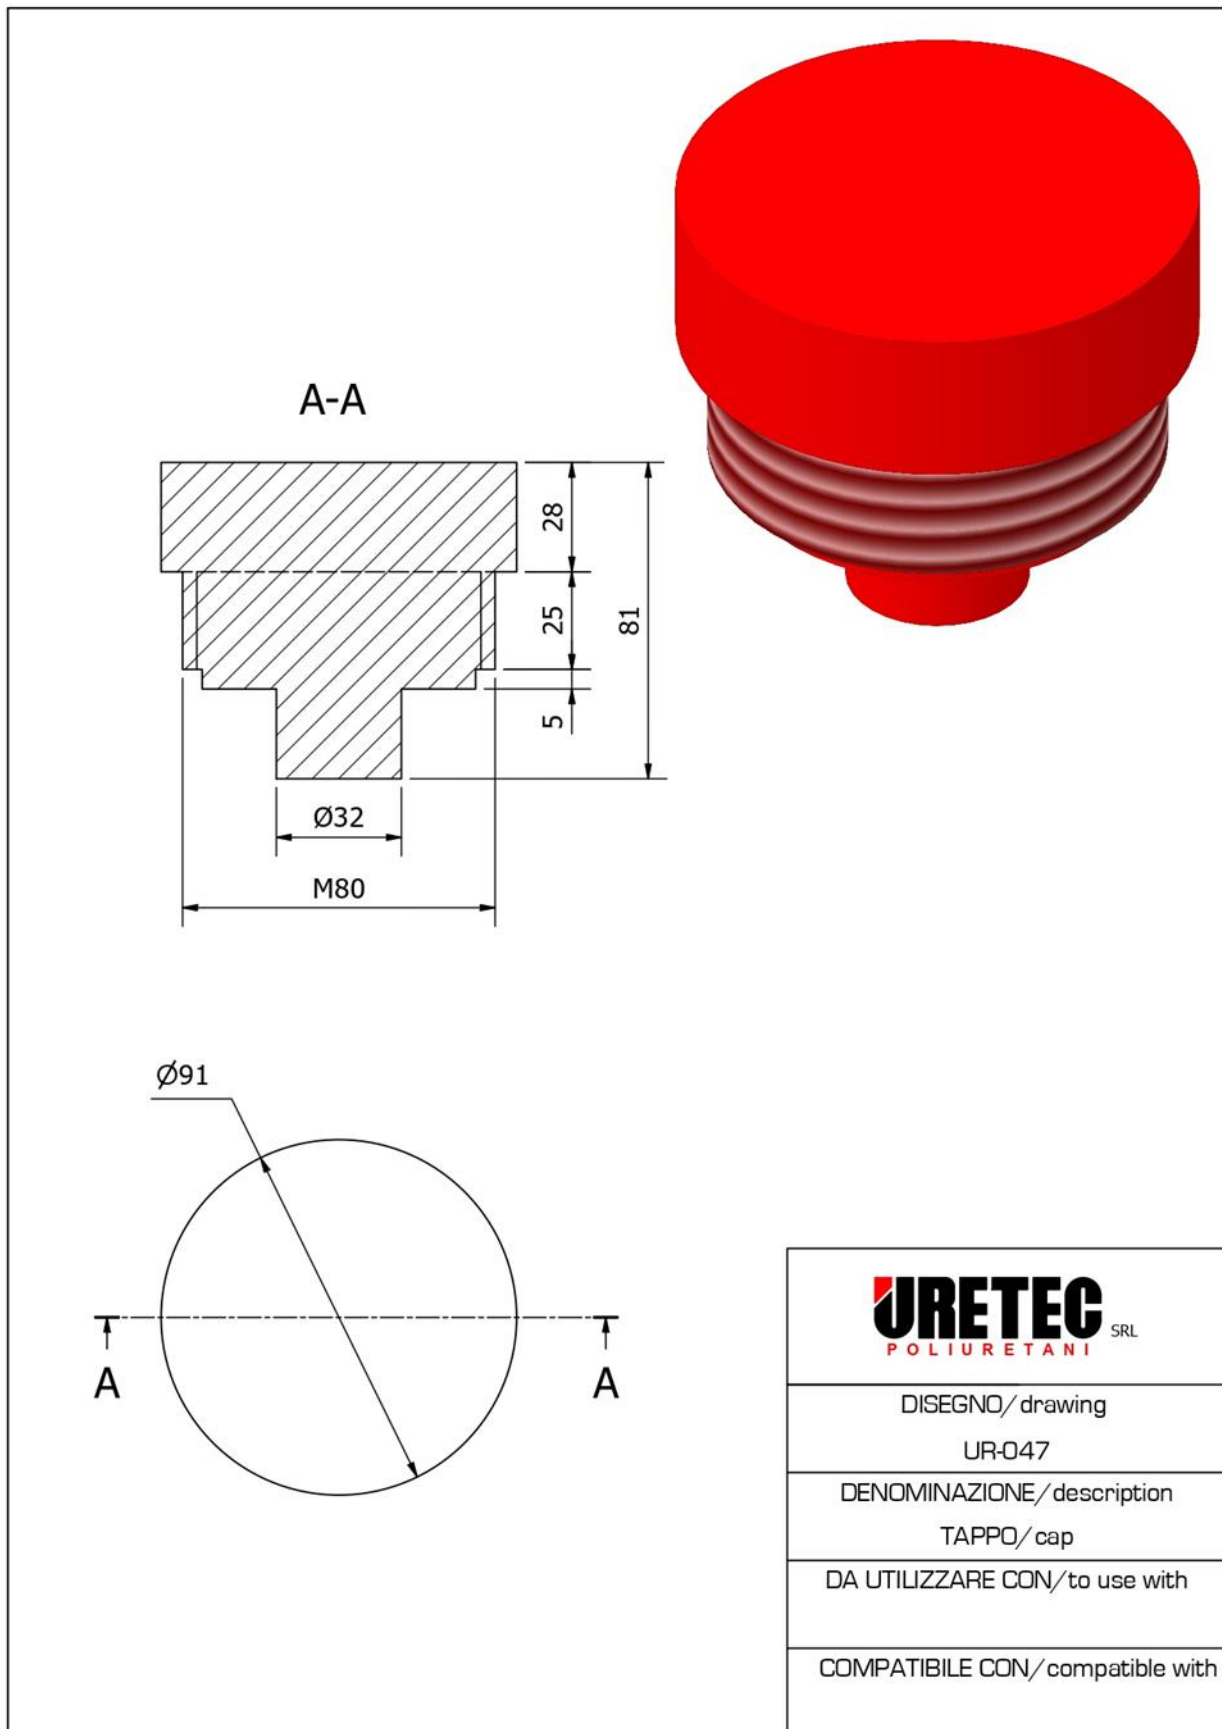

UR - 043

UR - 044

UR - 045

CAP WITH INOX INSERT

CAP

CAP WITH HOLE

WASTE COLLECTOR "A"

WASTE COLLECTOR "B"